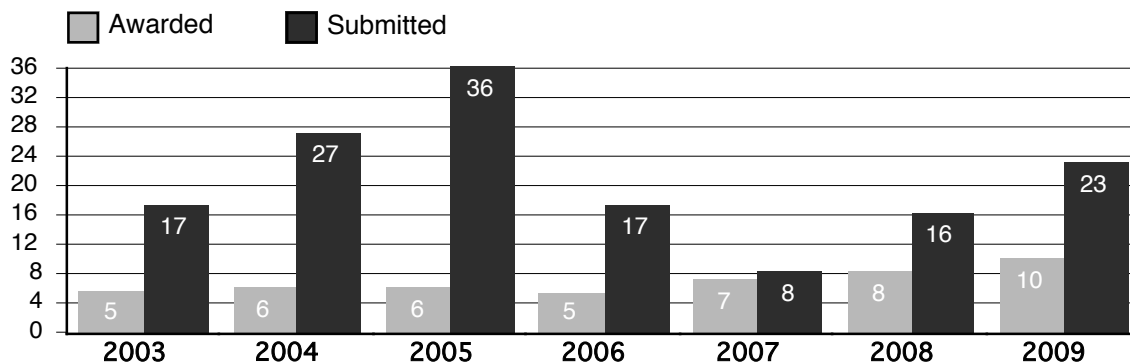

Michigan CEC Foundation for Exceptional Children 2003-2009

The Michigan Council for Exceptional Children (MCEC) Foundation was created in 2001 to provide additional support for educational opportunities for students with disabilities. Awards can be granted up to $1,500 and could support anything from transportation, special equipment, tutoring, to tuition. These funds are intended to augment, not replace, money available through other agencies.

In the seven years of the program the MCEC Foundation has awarded $45,100 to 47 students. As can be seen in the chart below the number of applications continue to outpace the amount of funds available.

Number of Scholarships

This scholarship program is intended to provide support for educational/training opportunities when students are no longer eligible for special education (and Section 504) programs and services provided by public education.